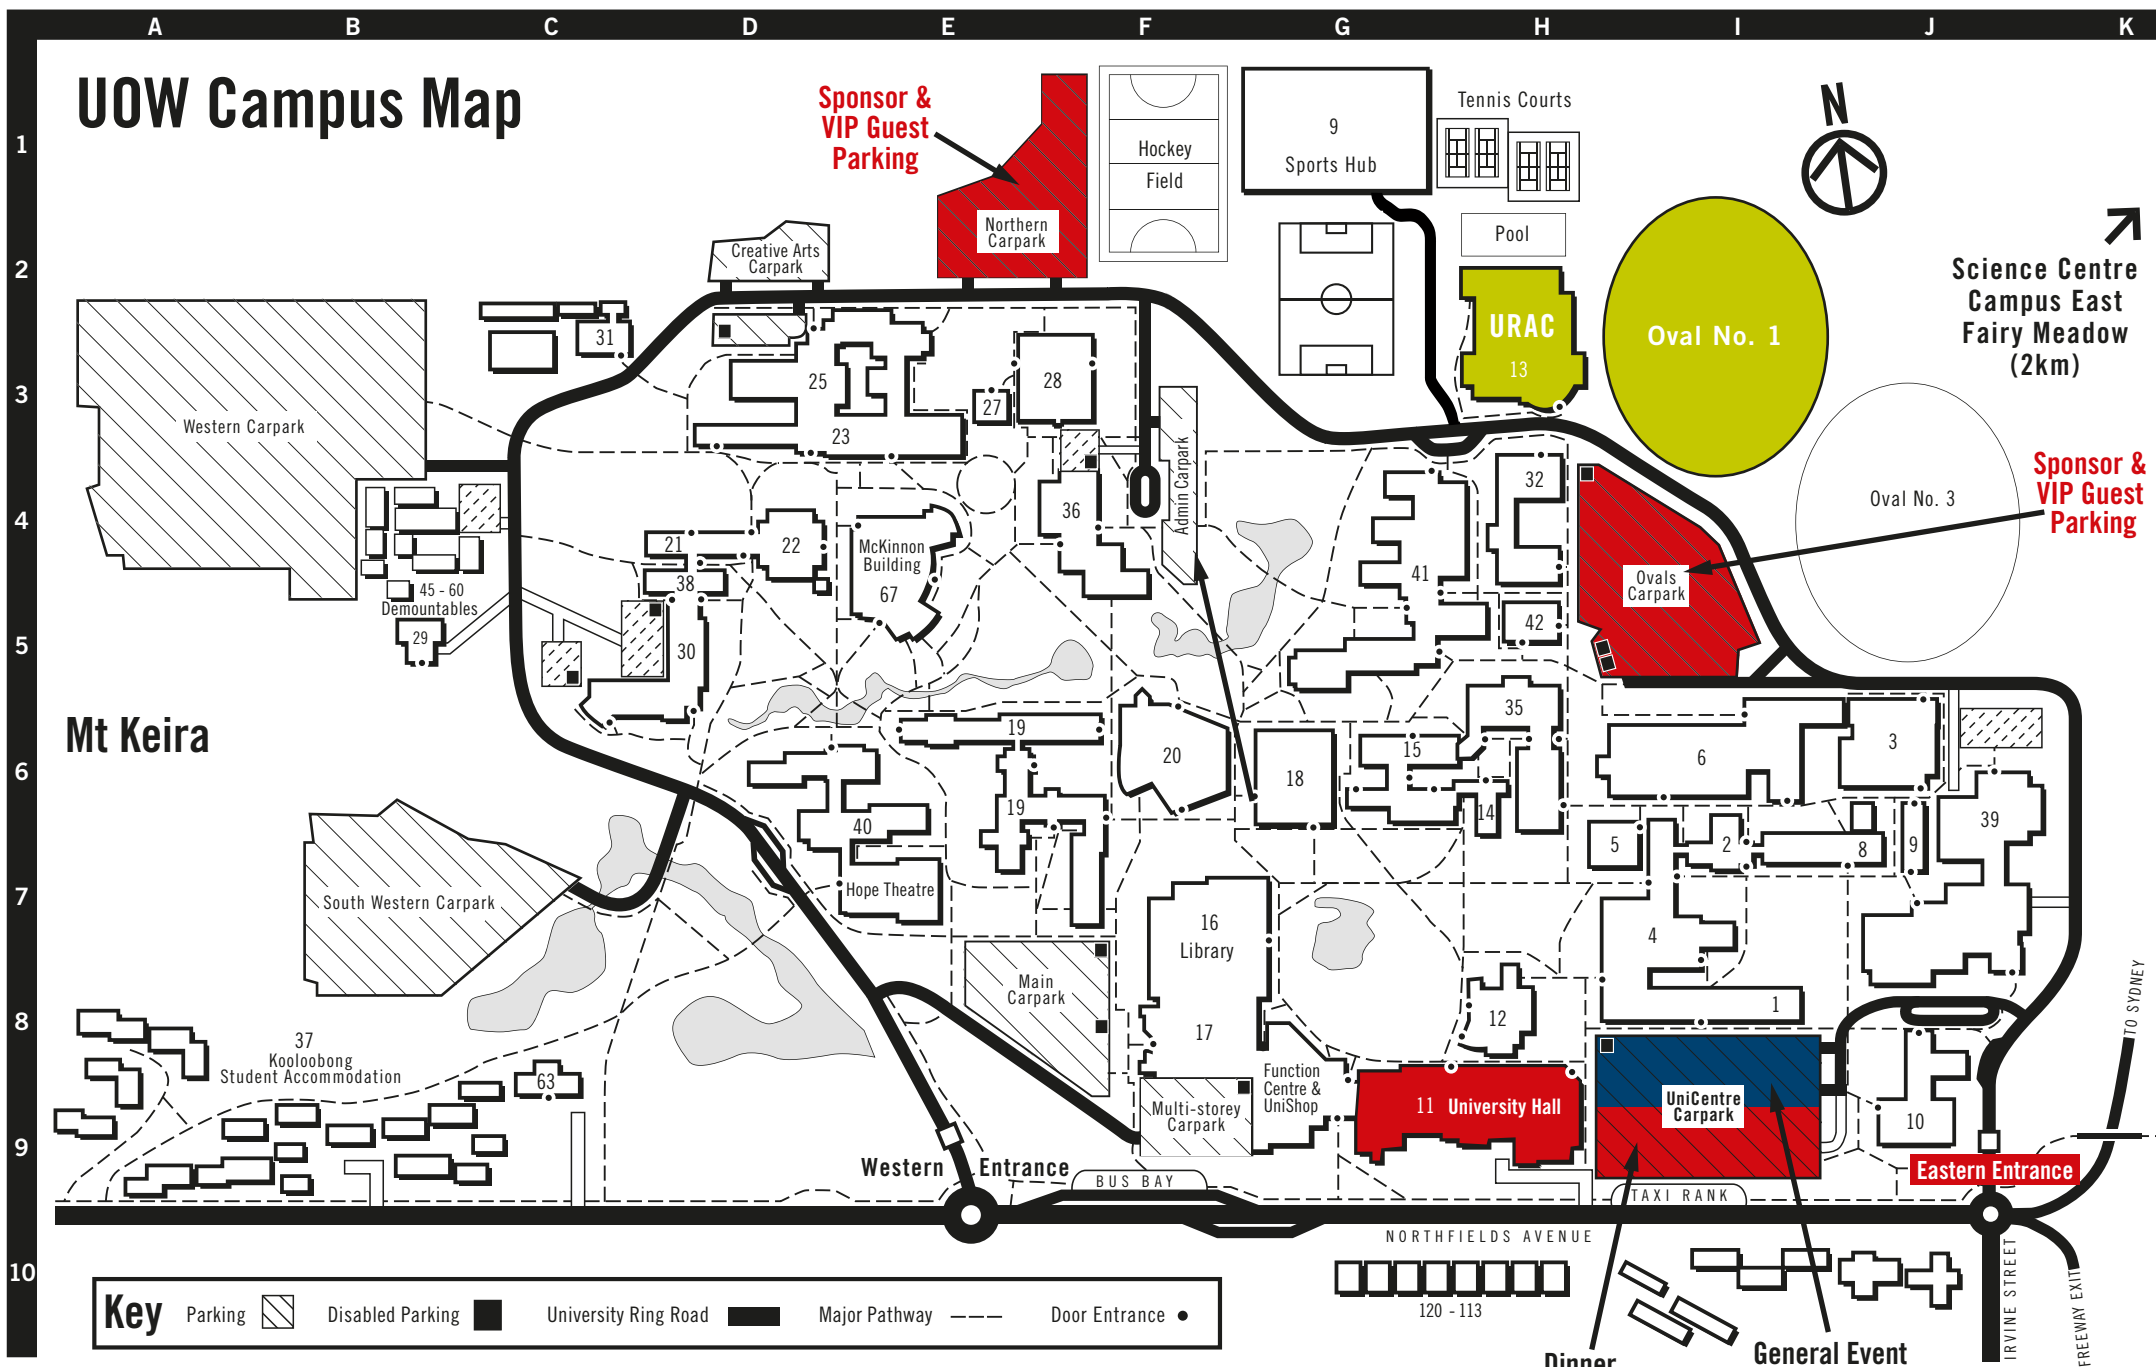

UOW Campus Map

Sponsor & VIP Guest Parking

Northern Carpark

Science Centre Campus East Fairy Meadow (2km)

Sponsor & VIP Guest Parking

Ovals Carpark

Creative Arts Carpark

Northern Carpark

URAC 13

Oval No. 1

Oval No. 3

Sponsor & VIP Guest Parking

Mt Keira

South Western Carpark

Kooloobong Student Accommodation 37

63

Hope Theatre

Main Carpark

16 Library

17 Multi-storey Carpark

Function Centre & UniShop

11 University Hall

UniCentre Carpark

Western Entrance

FREEWAY EXIT TO SYDNEY

Key Parking Disabled Parking University Ring Road Major Pathway Door Entrance