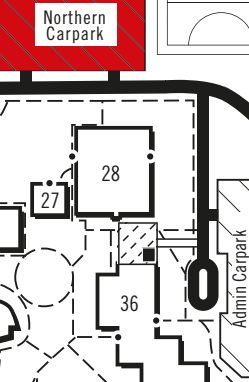

UOW Campus Map

Sponsor & VIP Guest Parking

Northern Carpark

Science Centre Campus East Fairy Meadow (2km)

Sponsor & VIP Guest Parking

Ovals Carpark

Creative Arts Carpark

Northern Carpark

URAC 13

Oval No. 1

Oval No. 3

Sponsor & VIP Guest Parking

Mt Keira

South Western Carpark

Kooloobong Student Accommodation 37

63

Hope Theatre

Main Carpark

16 Library

17 Multi-storey Carpark

Function Centre & UniShop

11 University Hall

UniCentre Carpark

Western Entrance