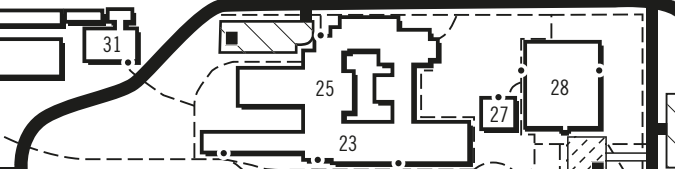

UOW Campus Map

Sponsor & VIP Guest Parking

Northern Carpark

Science Centre Campus East Fairy Meadow (2km)

Sponsor & VIP Guest Parking

Ovals Carpark

Creative Arts Carpark

Northern Carpark

URAC 13

Oval No. 1

Oval No. 3

Sponsor & VIP Guest Parking

Mt Keira

South Western Carpark

Kooloobong Student Accommodation 37

63